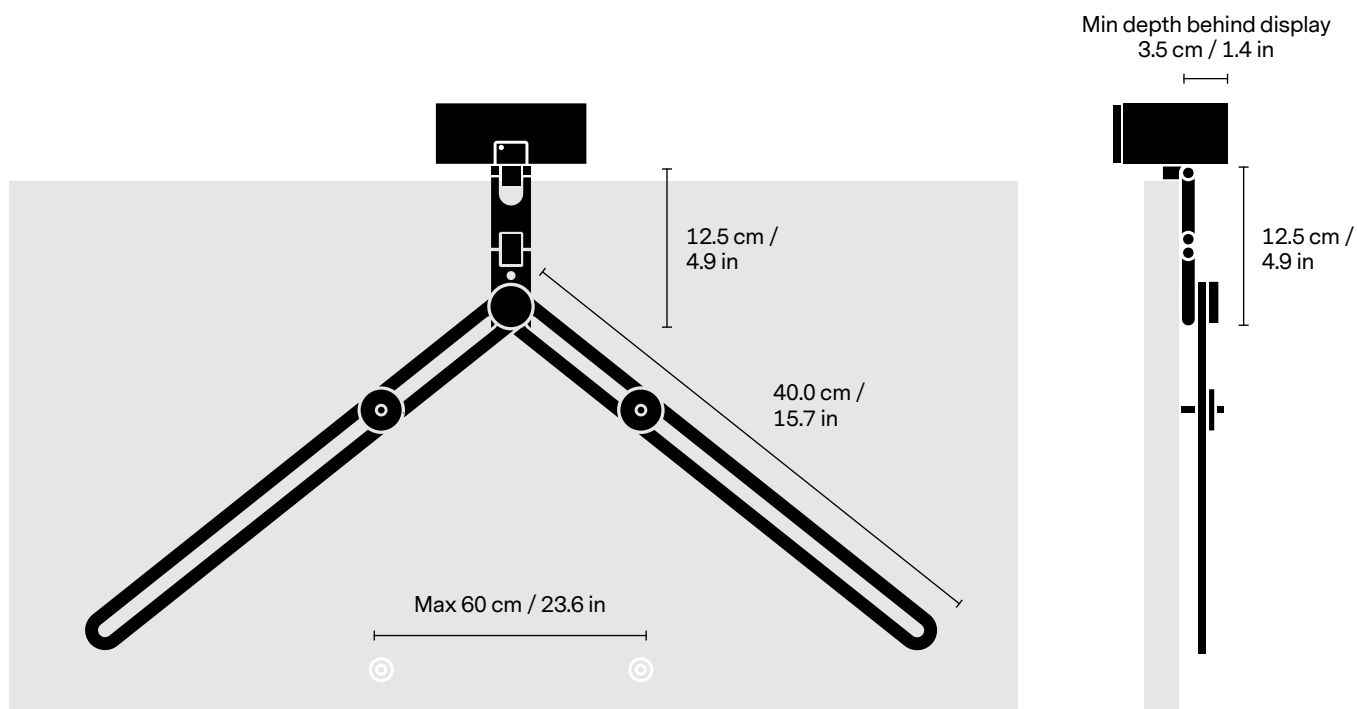

Huddly Screen Mount (VESA)

For Huddly L1.

Huddly

Screen Mount (VESA)

The Screen Mount (VESA) lets you attach Huddly L1 on top of your meeting room display.

Requirements

Minimum depth behind display is 3.5 cm / 1.4 in.

Mounting Recommendation

Attaches to the Wall & Shelf Bracket included with Huddly L1.

TV Compatibility

Fits displays up to 85" with VESA 600/400 (max horizontal distance between screw holes is 60 cm / 23.5 in)

Weight

230 g

Color

Black

GTIN

7090043790719

Packaging Dimensions

L: 460 mm x H: 60 mm x W: 25 mm